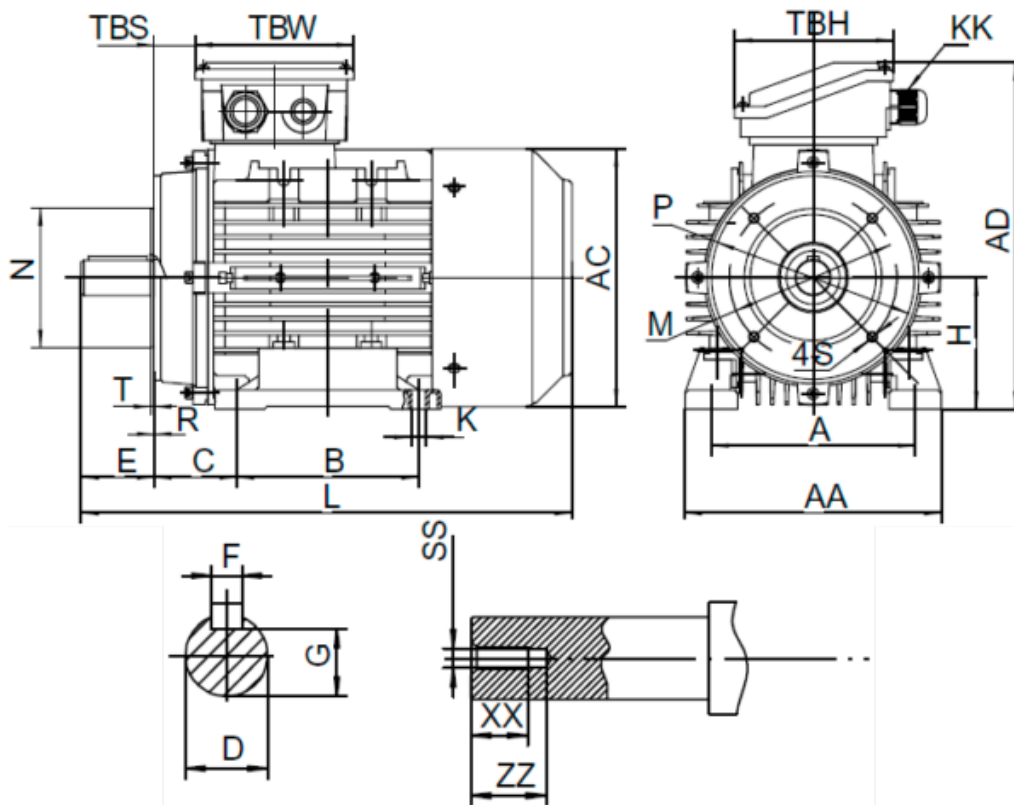

# Data Sheet

Article number: 25180022061640

Description: Kleedrive T3A 112M-6 2.2kw 900 rpm UL/CSA  
3x230/400V 50 HZ IP55 B34 Eff=84,3%

## Measures

A = 190	F = 8	R = 0	ZZ = 30
AA = 224	G = 24	S = M8	
AC = Ø220	H = 112	SS = M10	
AD = 283	HD = 171	T = 3.5	
B = 140	L = 397	TBH = 118	
C = 70	M = Ø130	TBS = 33	
D = Ø28	N = Ø110	TBW = 118	
E = 60	P = Ø160	XX = 22	